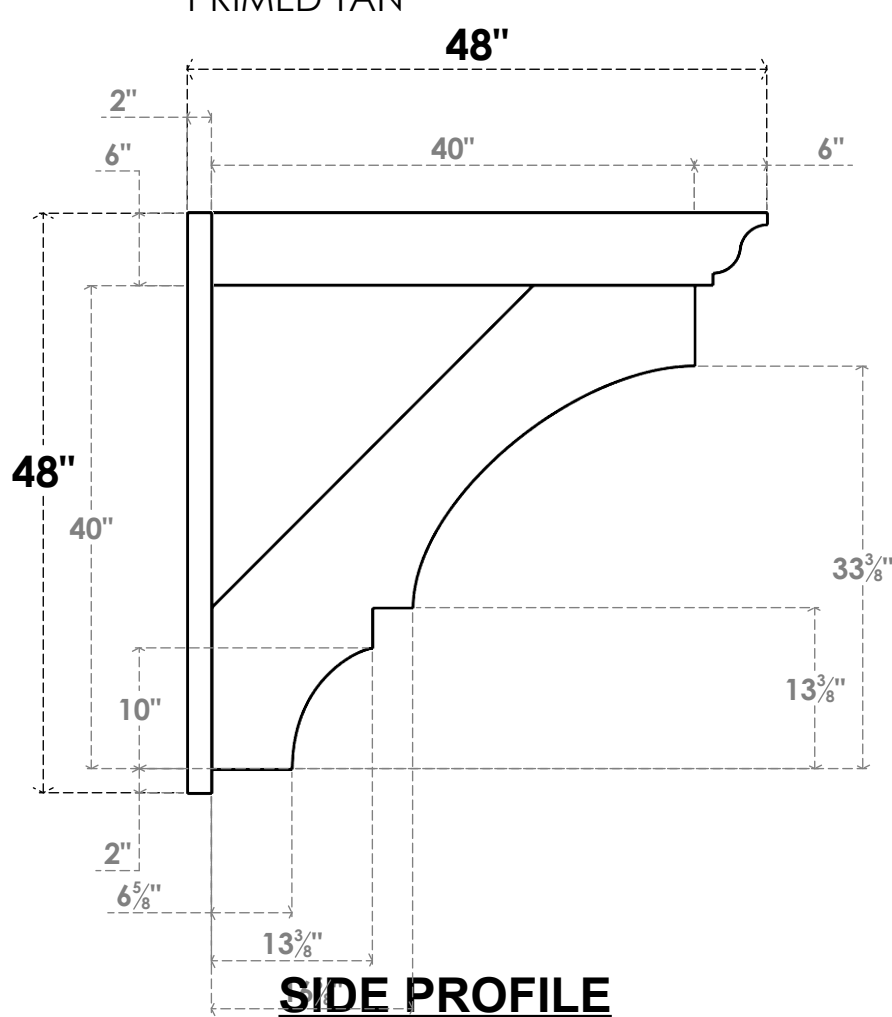

ITEM NUMBER: OUTUROC060X080X48000X48000X060X020X060BOA04RCPR

6"W TOP X 8"W BACK X 48"D X 48"H X 6"T TOP X 2"T BACK TIMBERTHANE ROUGH CEDAR BALBOA FAUX WOOD OPEN OUTLOOKER, TRADITIONAL TOP AND BLOCK BACK, 6"W CLOSED BRACE, PRIMED TAN