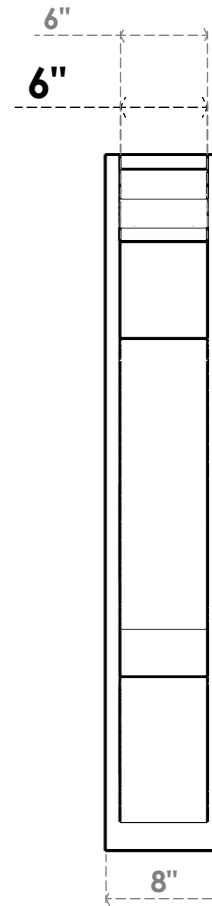

ITEM NUMBER: OUTUROC060X080X48000X48000X060X020X060BOA04RCPR

6"W TOP X 8"W BACK X 48"D X 48"H X 6"T TOP X 2"T BACK TIMBERTHANE ROUGH CEDAR BALBOA FAUX WOOD OPEN OUTLOOKER, TRADITIONAL TOP AND BLOCK BACK, 6"W CLOSED BRACE, PRIMED TAN

EKENA MILLWORK
2300 WEST MAIN ST.
CLARKSVILLE, TX 75426
TOLL FREE: 866-607-0453
WWW.EKENAMILLWORK.COM

NOTES

1. INSTALLATION TO BE COMPLETED IN ACCORDANCE WITH MANUFACTURER'S SPECIFICATIONS.
2. DRAWING MAY NOT BE TO SCALE
3. THIS DRAWING IS INTENDED FOR DESIGN AND PLANNING PURPOSES ONLY.
4. ALL INFORMATION CONTAINED HEREIN WAS CURRENT AT THE TIME OF DEVELOPMENT BUT MUST BE REVIEWED AND APPROVED BY THE PRODUCT MANUFACTURER TO BE CONSIDERED ACCURATE.
5. TIMBERTHANE ARCHITECTURAL PRODUCTS ARE MADE FROM HIGH DENSITY URETHANE AND COME FACTORY PRIMED