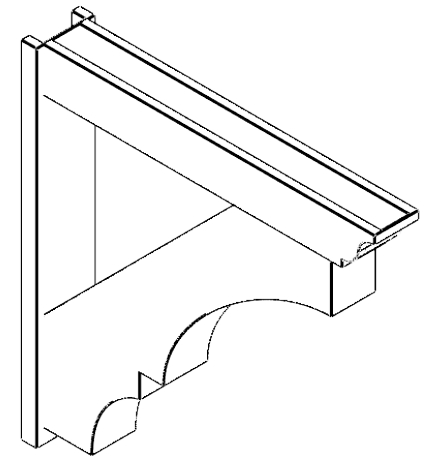

ITEM NUMBER: OUTUROC060X080X48000X48000X060X020X060BOA04RCPR

6"W TOP X 8"W BACK X 48"D X 48"H X 6"T TOP X 2"T BACK TIMBERTHANE ROUGH CEDAR BALBOA FAUX WOOD OPEN OUTLOOKER, TRADITIONAL TOP AND BLOCK BACK, 6"W CLOSED BRACE, PRIMED TAN

EKENA MILLWORK
2300 WEST MAIN ST.
CLARKSVILLE, TX 75426
TOLL FREE: 866-607-0453
WWW.EKENAMILLWORK.COM

NOTES

1. INSTALLATION TO BE COMPLETED IN ACCORDANCE WITH MANUFACTURER'S SPECIFICATIONS.
2. DRAWING MAY NOT BE TO SCALE
3. THIS DRAWING IS INTENDED FOR DESIGN AND PLANNING PURPOSES ONLY.
4. ALL INFORMATION CONTAINED HEREIN WAS CURRENT AT THE TIME OF DEVELOPMENT BUT MUST BE REVIEWED AND APPROVED BY THE PRODUCT MANUFACTURER TO BE CONSIDERED ACCURATE.
5. TIMBERTHANE ARCHITECTURAL PRODUCTS ARE MADE FROM HIGH DENSITY URETHANE AND COME FACTORY PRIMED